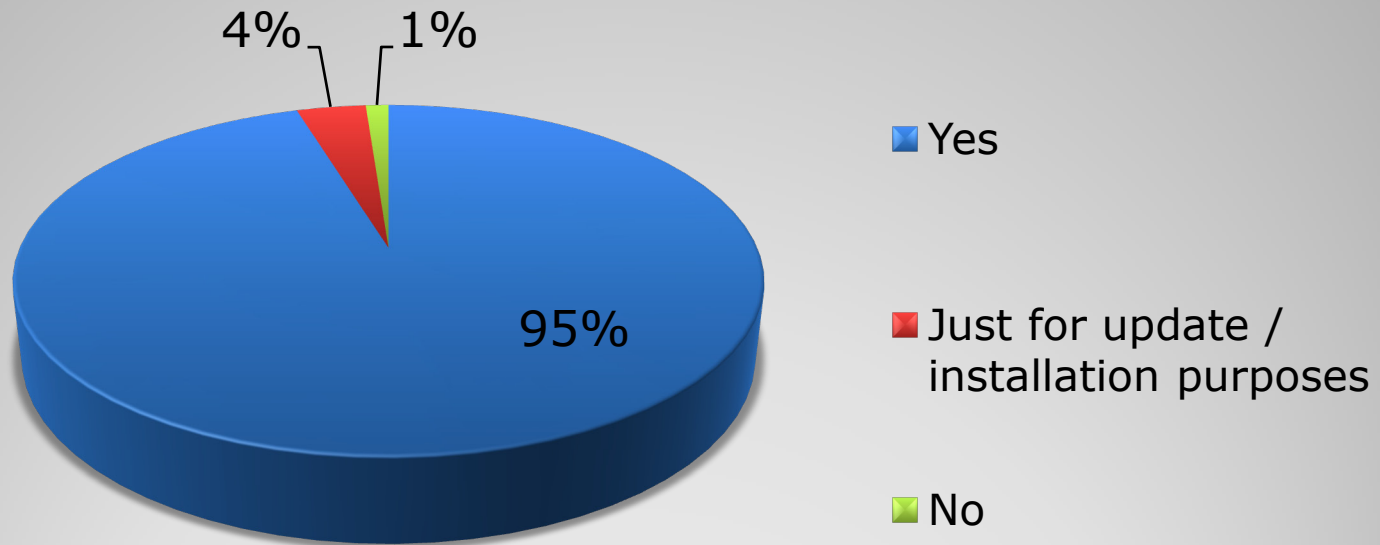

6. What format is the display you use MediaPortal on?

7. Do you use MediaPortal on a dedicated PC?

8. Is the PC you run MediaPortal on connected to the Internet?

9. Which connection do you use between your PC and your display?