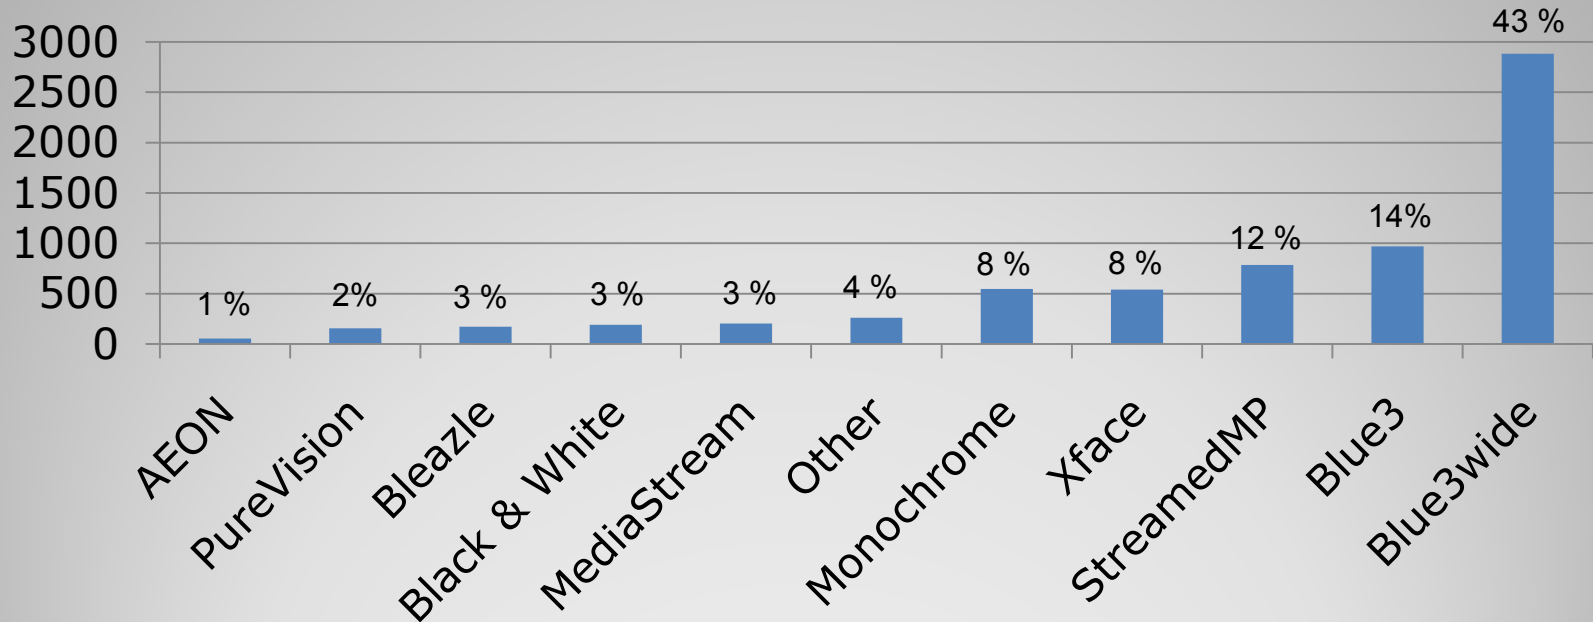

21. Which skin do you use ?

(skins with less than 1% included in „Other“ option)