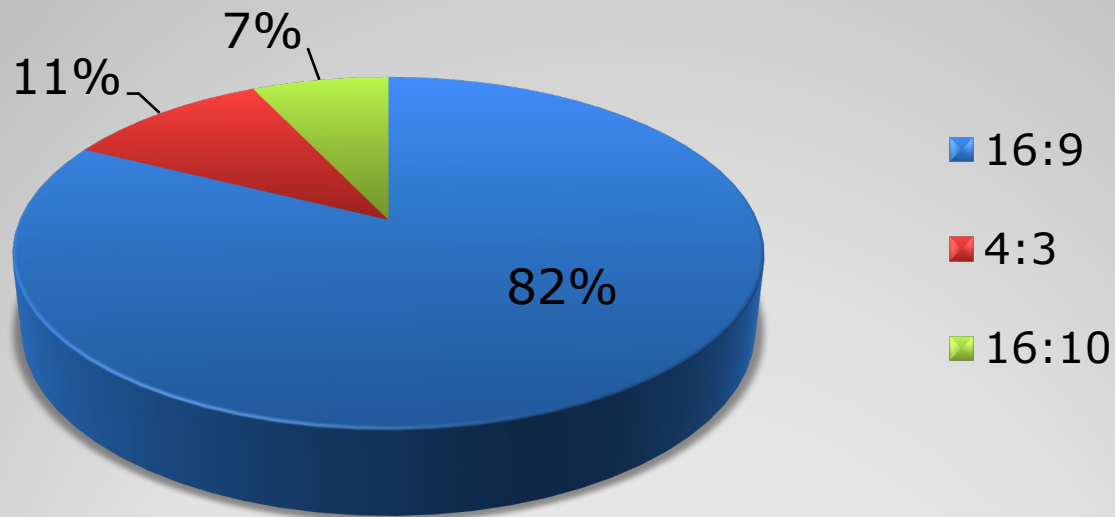

6. What format is the display you use MediaPortal on?