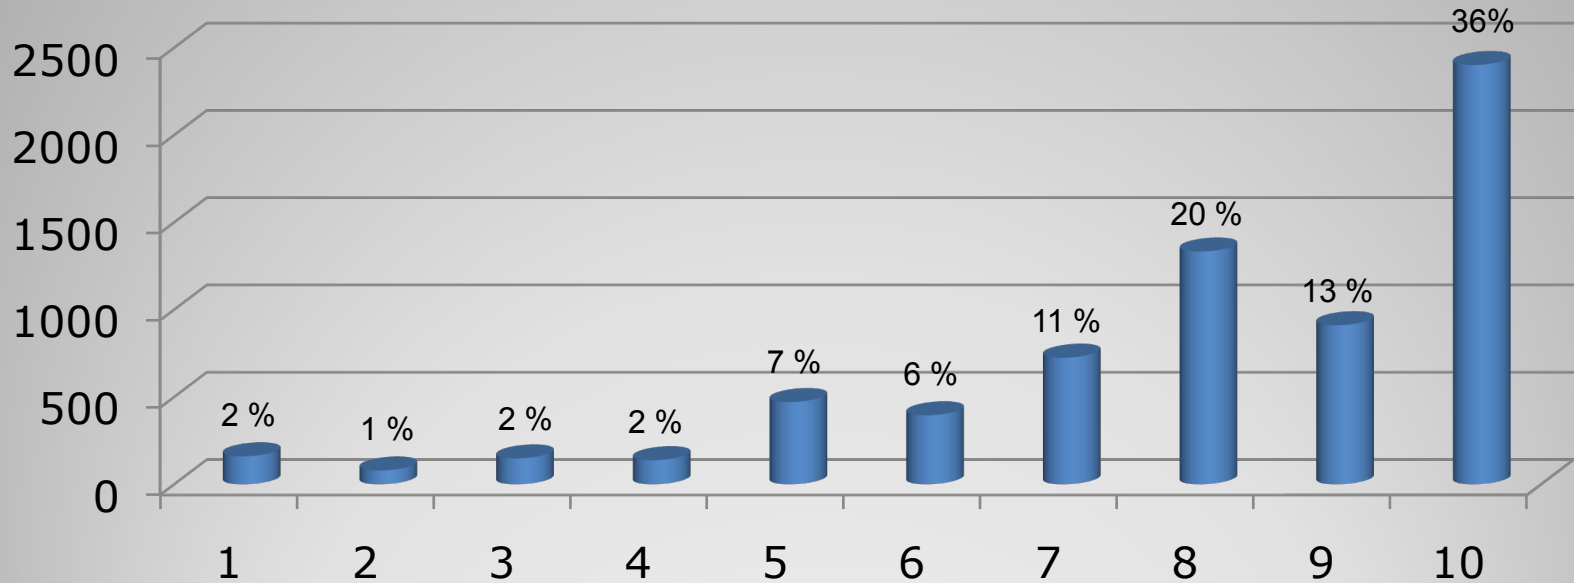

20. How important are community skins for you?

(1 = do not use it all , 10 = essential)

21. How important are community plugins for you?

(1 = do not use it all , 10 = essential)

21. Which skin do you use ?