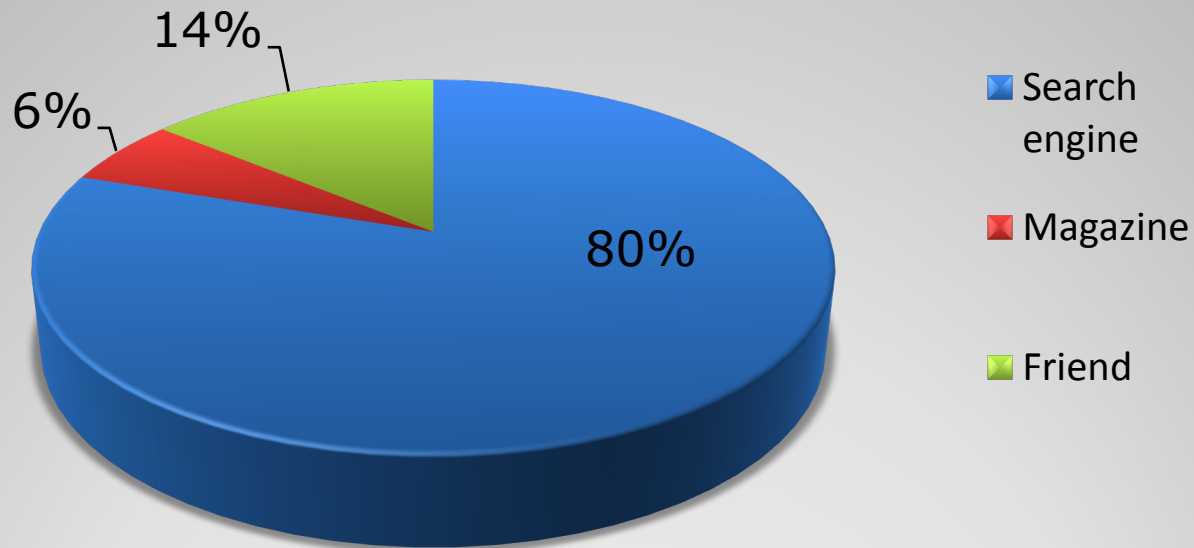

MediaPortal ...the open source mediacenter!

MediaPortal user survey 2009:

Duration: 4 weeks
(17.03.09 – 17.04.09)

Responses: 6761

1. How did you discover MediaPortal ?

2. Why did you choose to use MediaPortal ?