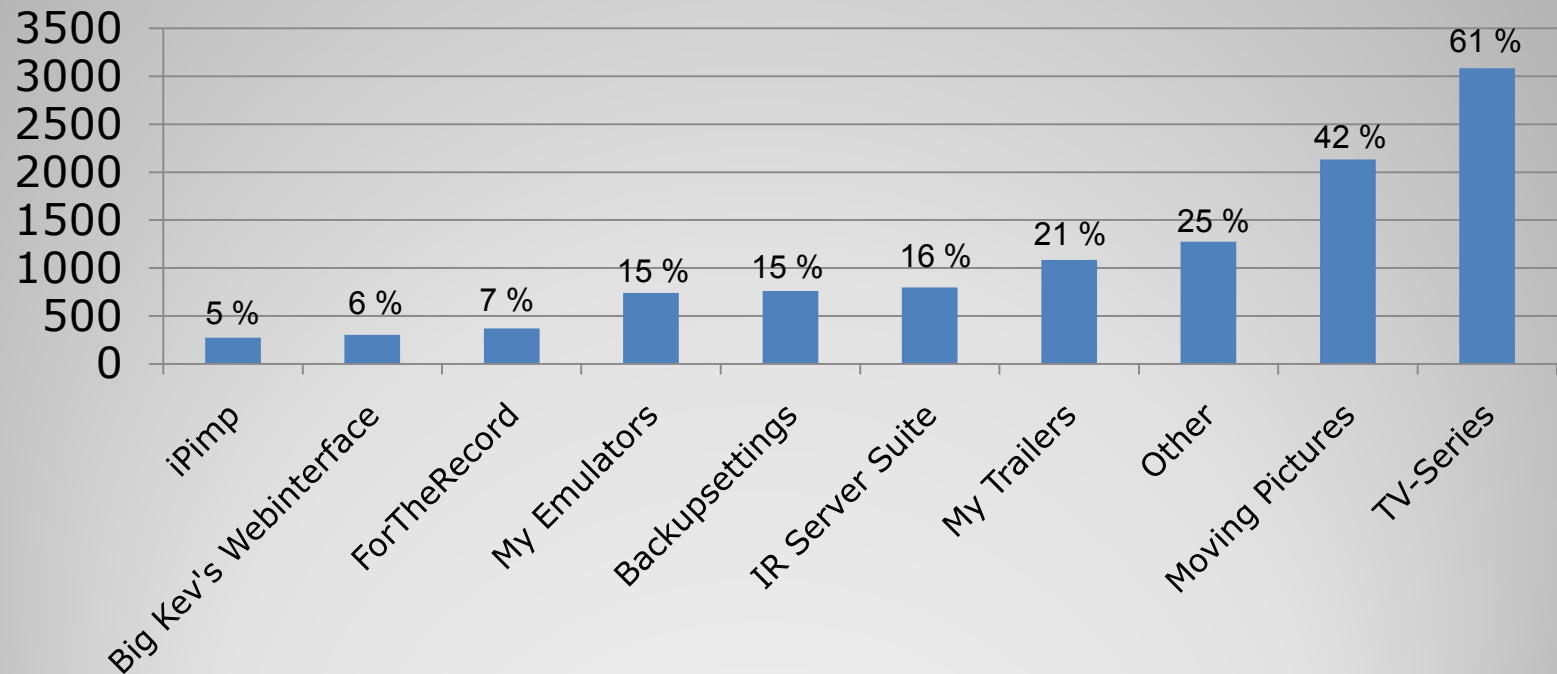

22. What community plugins do you use?

(multiple selections possible, plugins with less than 1% included in „Other“ option)