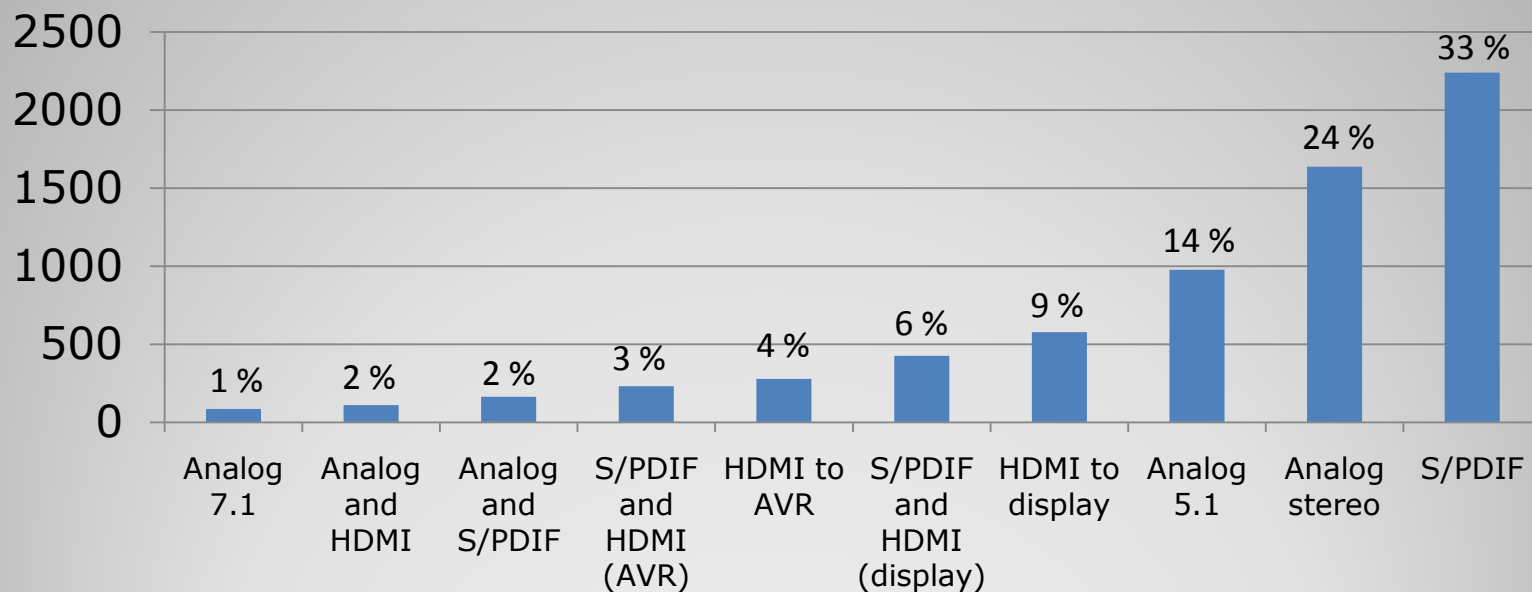

10. Which connection(s) do you use for audio?