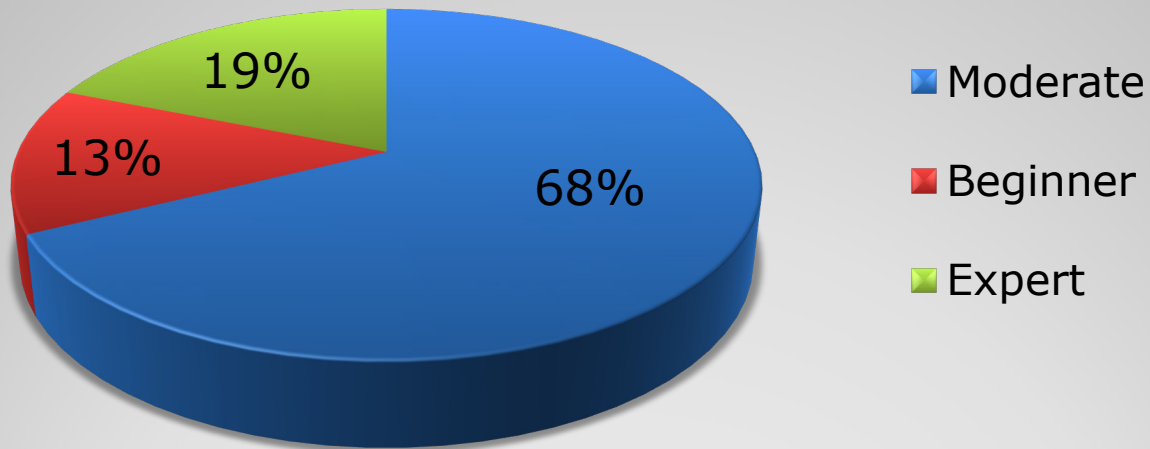

4. How would you rate your experience with MediaPortal ?