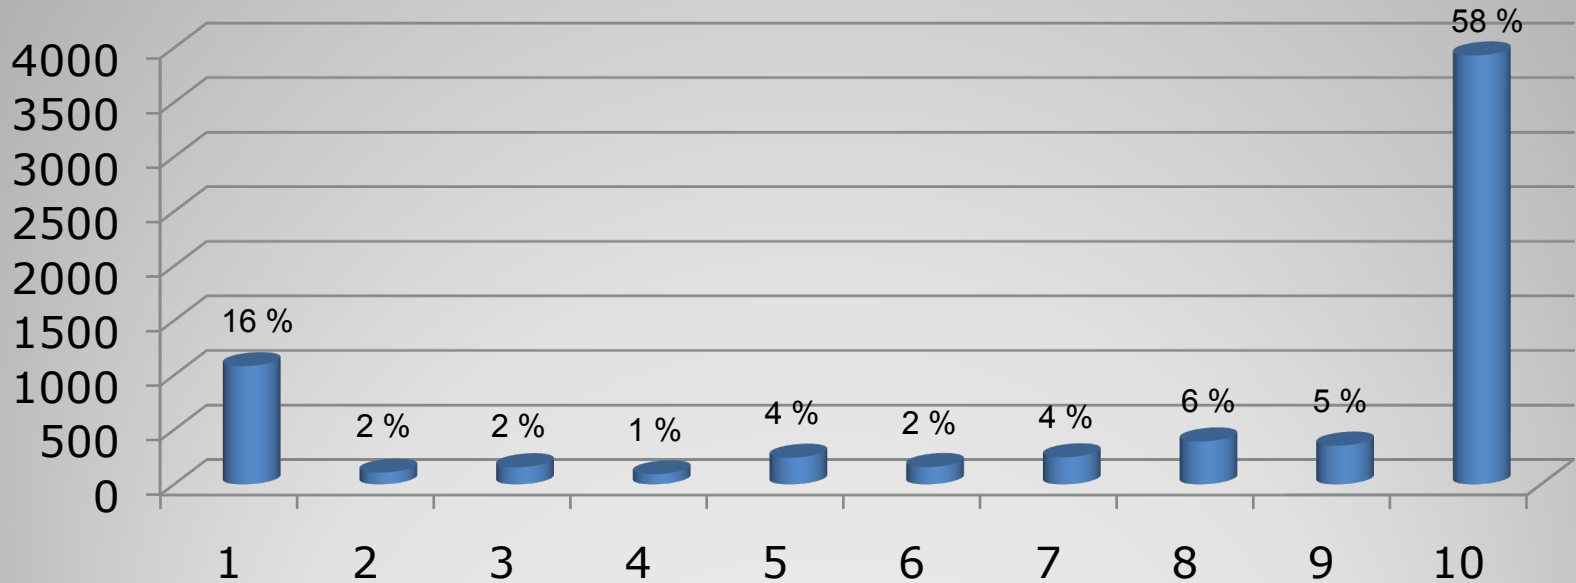

13. Do you use other stand alone devices?

(multiple selections possible)

14. Do you use the MediaPortal TV-Server?

15. How important is the „TV“ feature of MediaPortal for you?

(1 = do not use it all , 10 = essential)