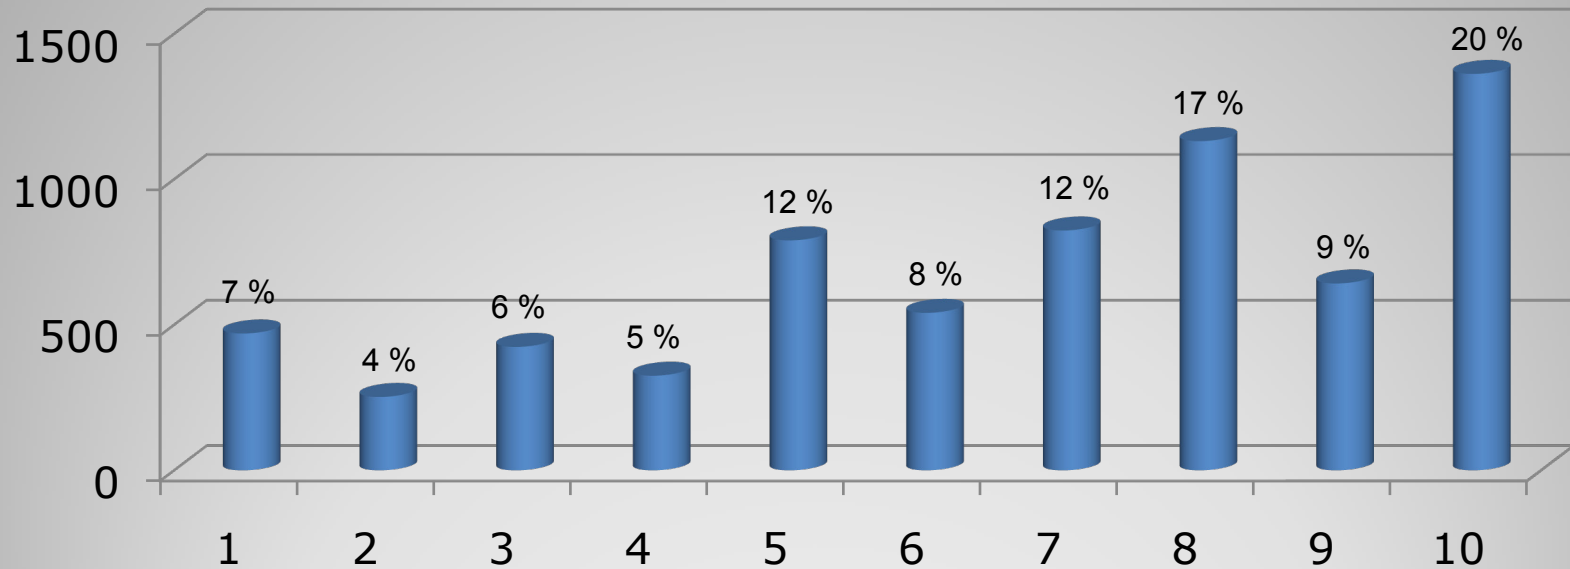

20. How important are community skins for you?

(1 = do not use it all , 10 = essential)