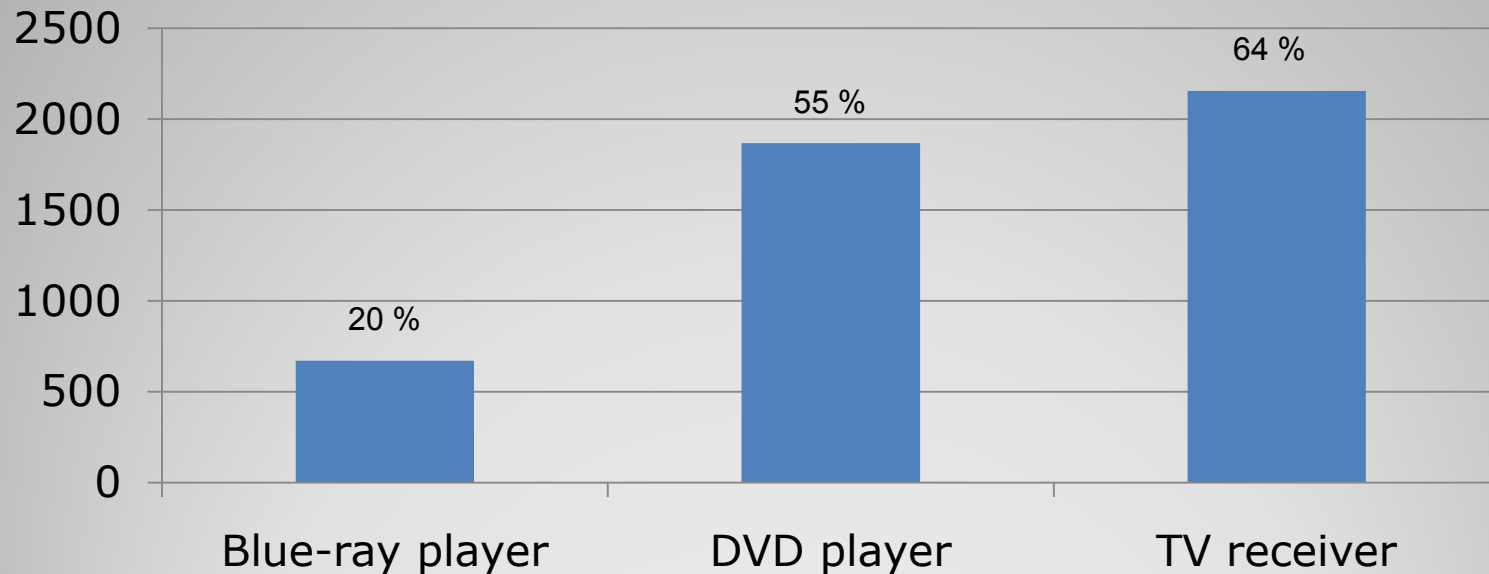

13. Do you use other stand alone devices?

(multiple selections possible)