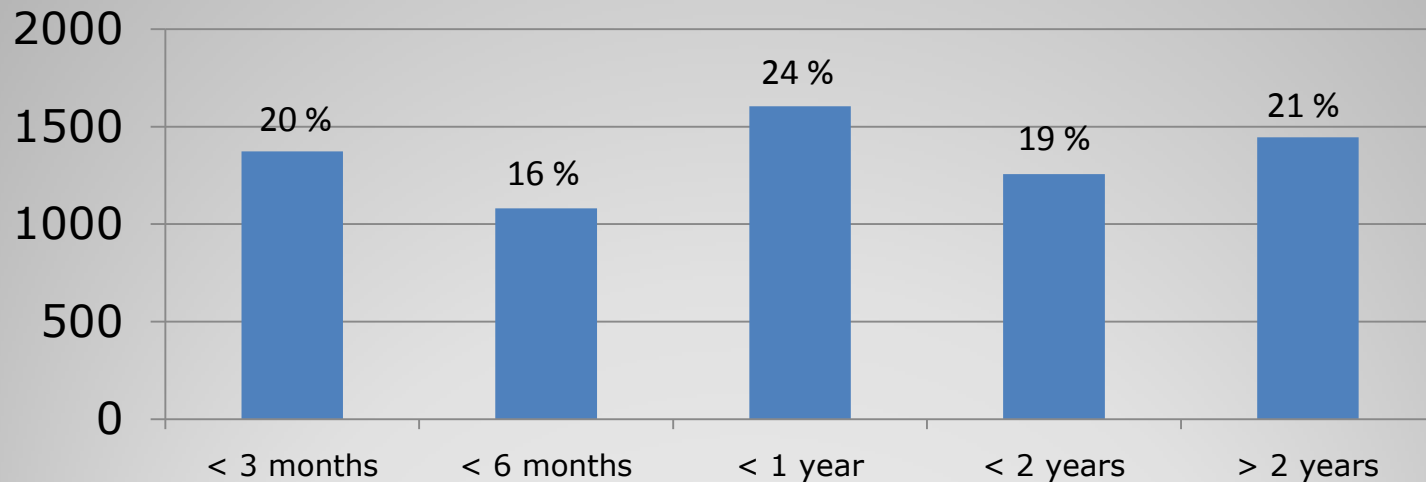

3. How long have you been using MediaPortal so far ?