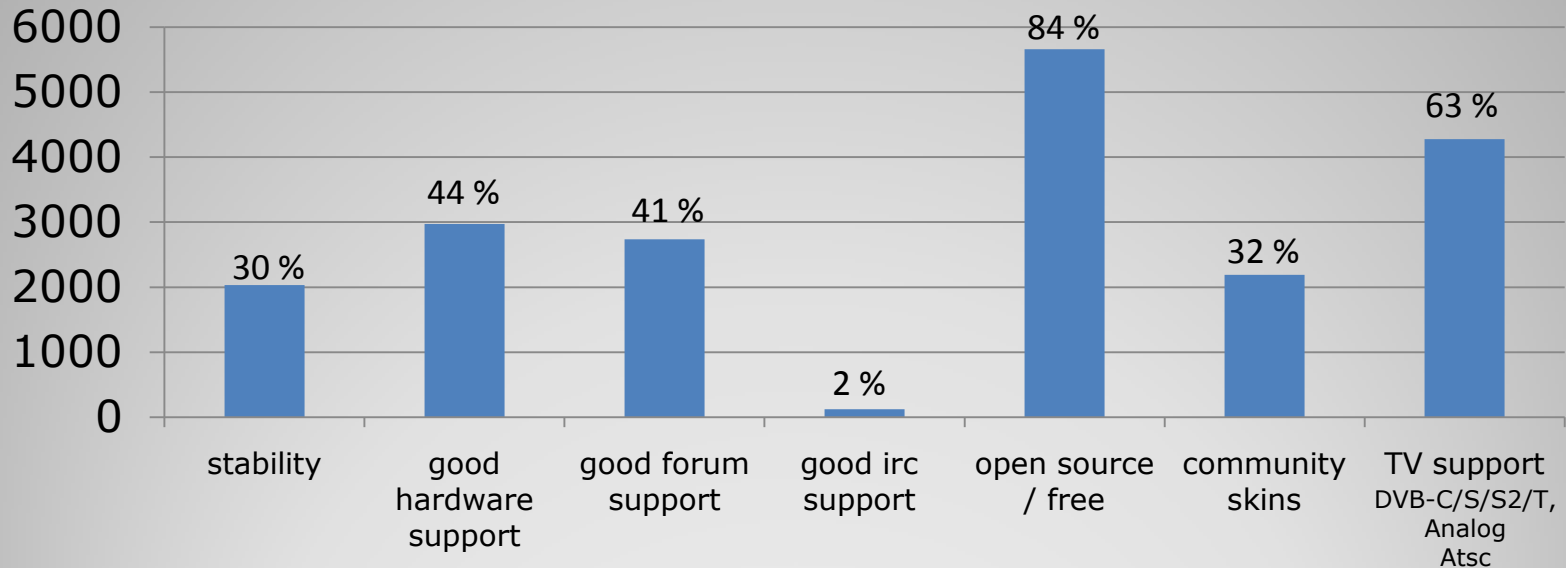

2. Why did you choose to use MediaPortal ?

(multiple selections possible)