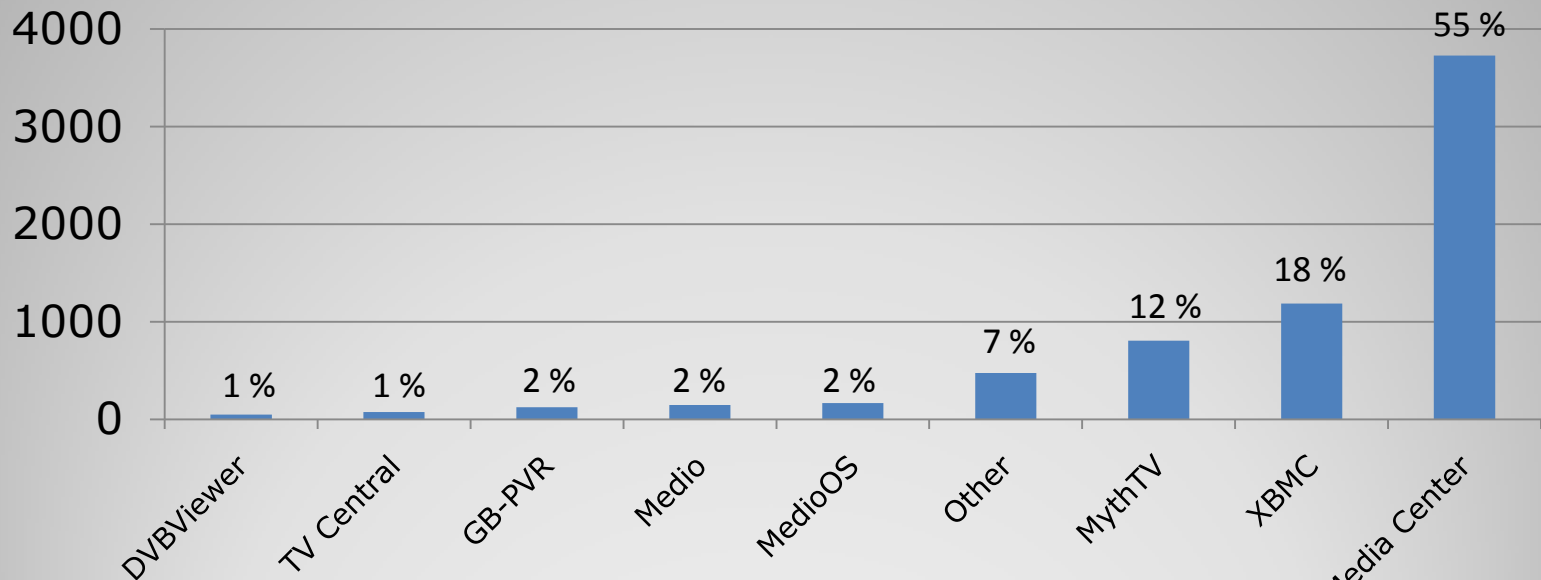

(multiple selections possible)

3. How long have you been using MediaPortal so far ?

4. How would you rate your experience with MediaPortal ?

5. In your opinion, what is the strongest competitor to MediaPortal ?