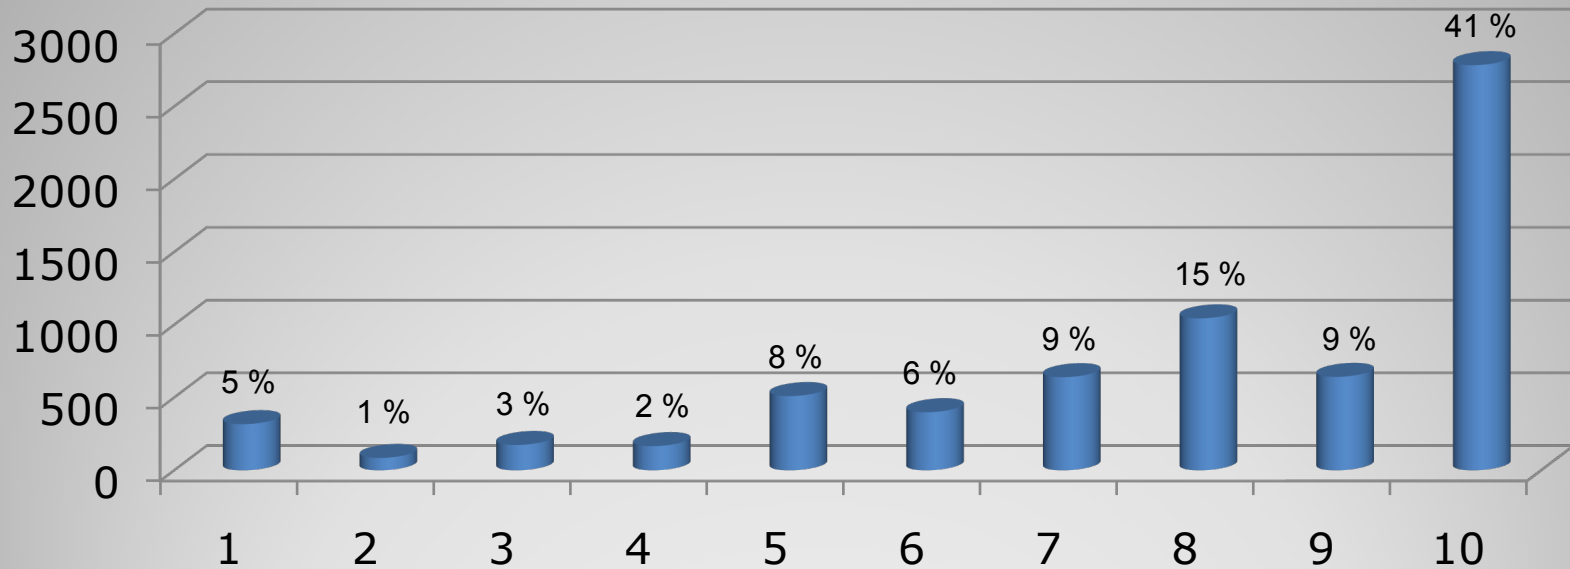

18. How important is the „Music“ feature of MediaPortal for you?

(1 = do not use it all , 10 = essential)

19. How important is the „Pictures“ feature of MediaPortal for you?

(1 = do not use it all , 10 = essential)