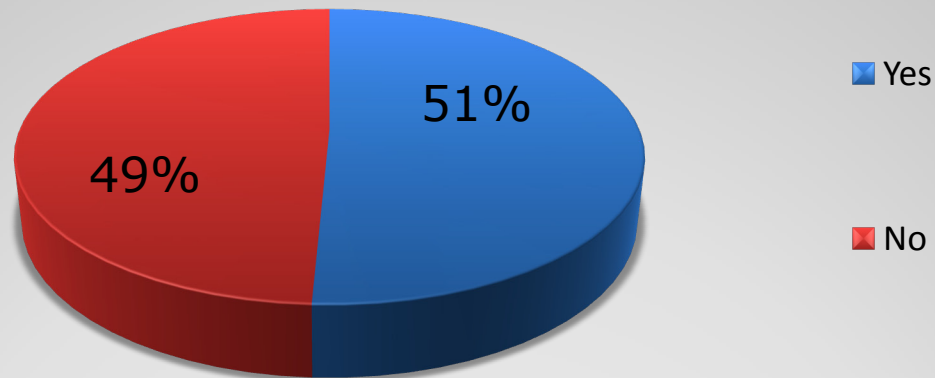

(multiple selections possible)

10. Which connection(s) do you use for audio?

11. On which operating system do you use MediaPortal ?

(multiple selections possible)

12. Do you plan to switch to Windows 7 once released?