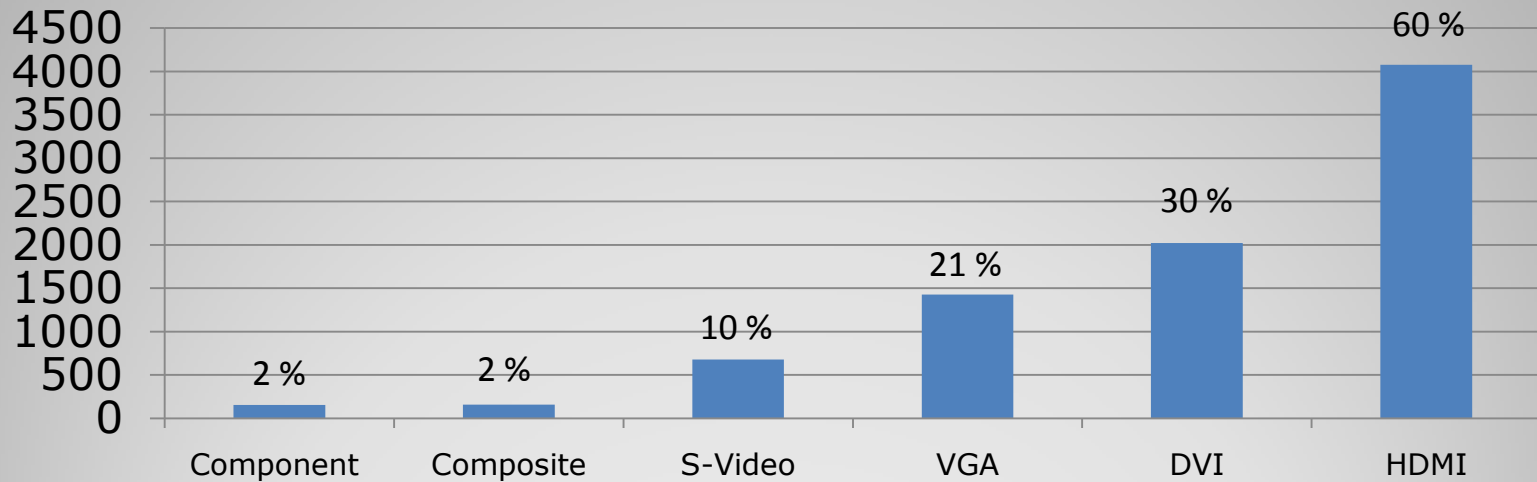

9. Which connection do you use between your PC and your display?

(multiple selections possible)