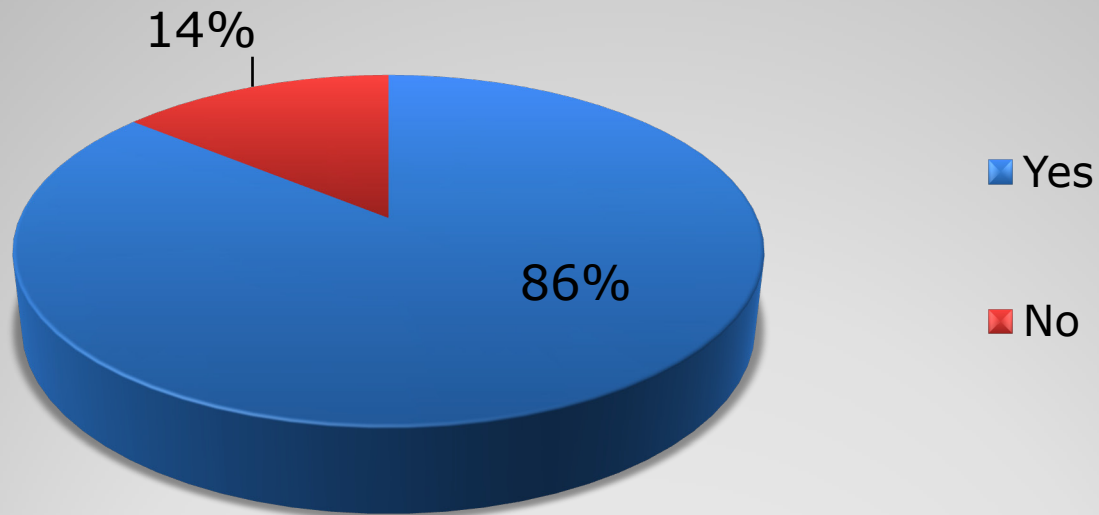

7. Do you use MediaPortal on a dedicated PC?