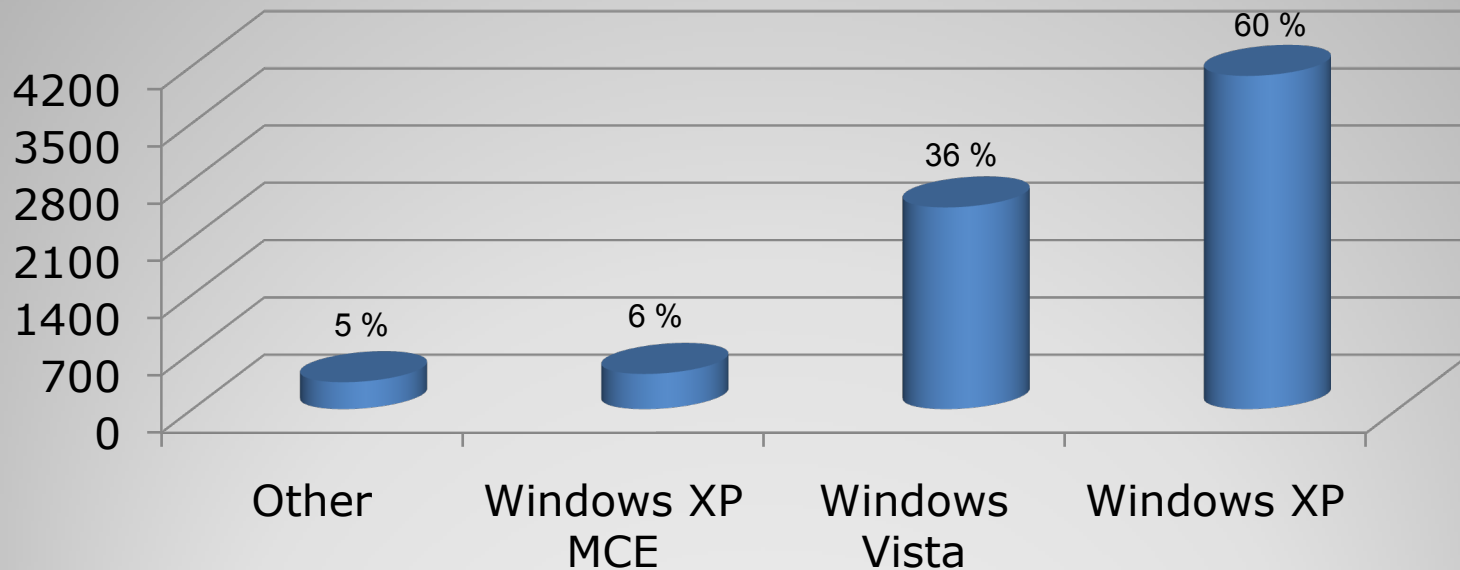

(multiple selections possible)

10. Which connection(s) do you use for audio?

11. On which operating system do you use MediaPortal ?

(multiple selections possible)

12. Do you plan to switch to Windows 7 once released?