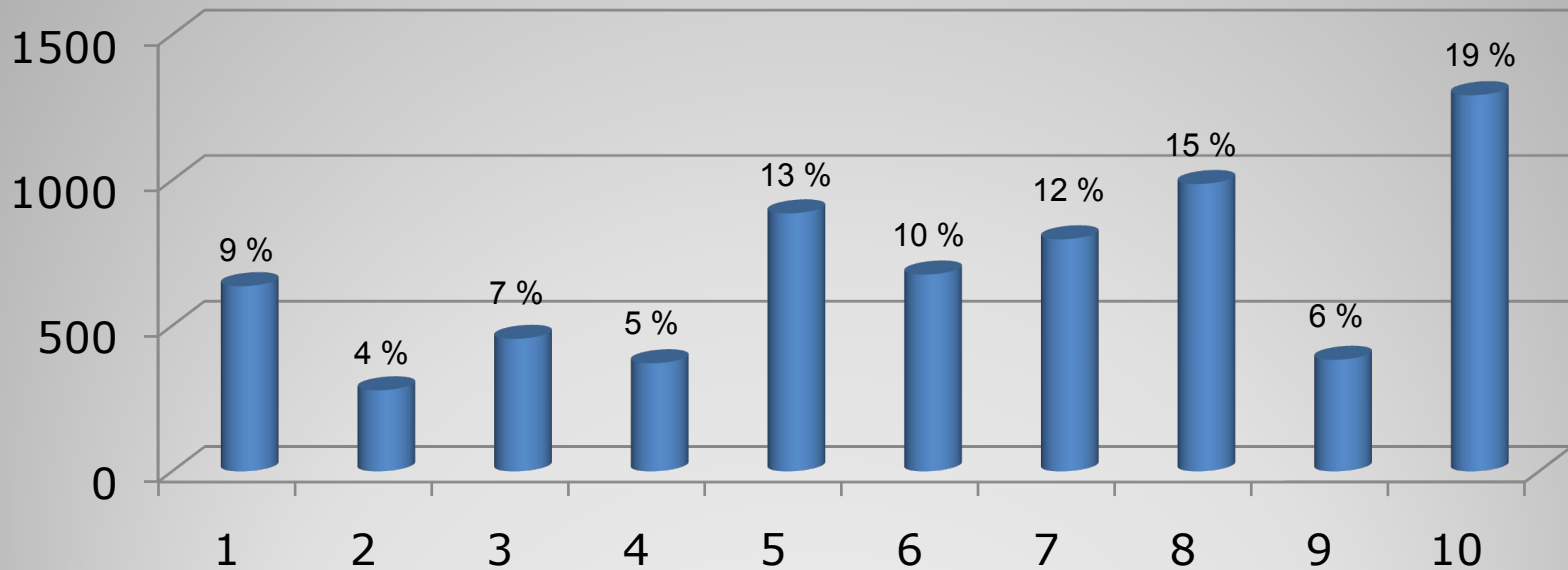

18. How important is the „Music“ feature of MediaPortal for you?

(1 = do not use it all , 10 = essential)

19. How important is the „Pictures“ feature of MediaPortal for you?

(1 = do not use it all , 10 = essential)