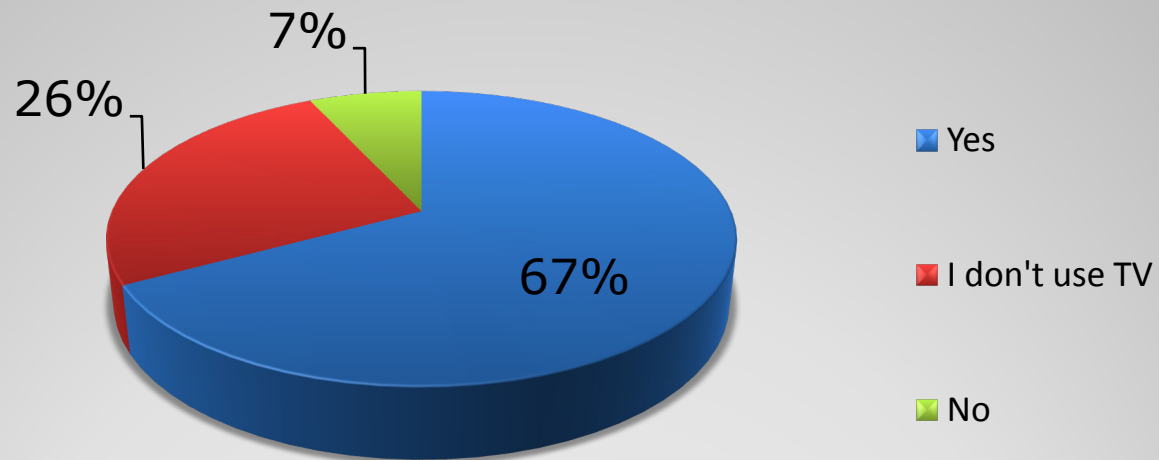

14. Do you use the MediaPortal TV-Server?