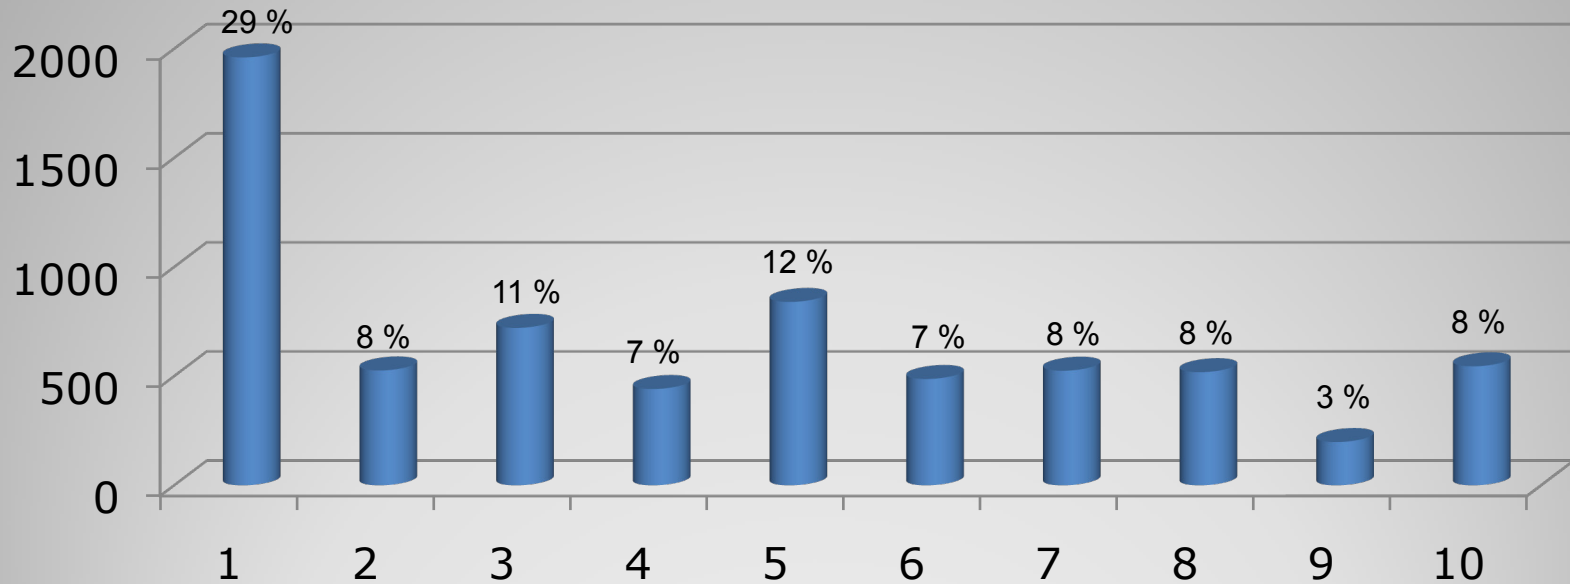

16. How important is the „Radio“ feature of MediaPortal for you?

(1 = do not use it all , 10 = essential)