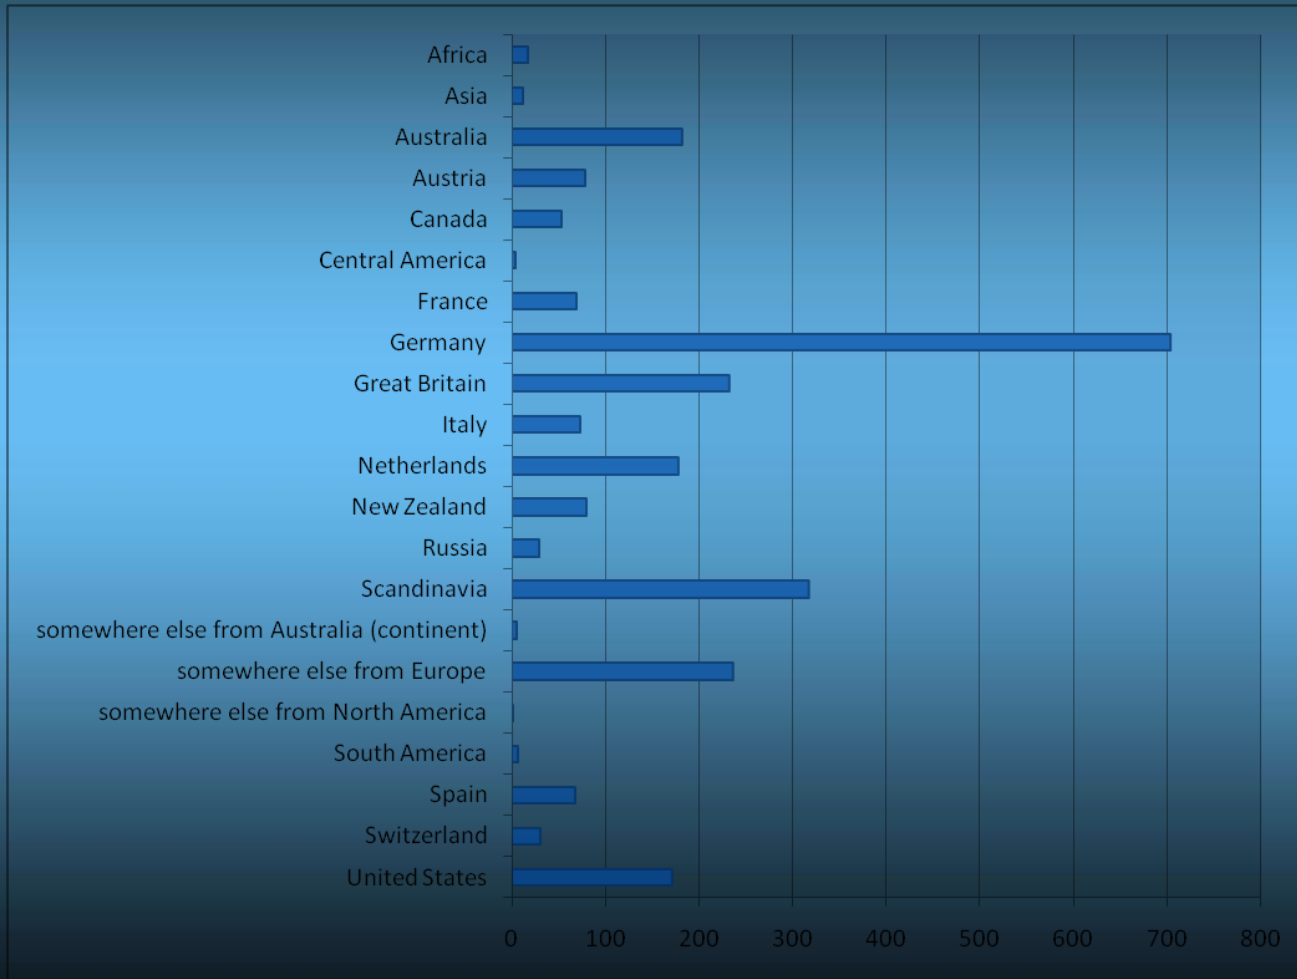

MediaPortal
... the open source media center

PREVIEW

THANKS TO OUR COMMUNITY!

User Survey 2012

Voting stats (7:55 CET)

	Votes	Last week	Two weeks ago
PART I	2552	2031	1282
PART II	2187	1781	1148
PART III	2118	1731	1134
PART IV	1906	1555	1016
PART V	1661	1339	858
Σ	10424	8437	5438

MediaPortal
... the open source media center

User Survey 2012

PART I: Where are you from?

Where are you from?	Votes	%
Africa	17	0,67%
Asia	12	0,47%
Australia	182	7,13%
Austria	78	3,06%
Canada	53	2,08%
Central America	4	0,16%
France	69	2,70%
Germany	705	27,63%
Great Britain	233	9,13%
Italy	73	2,86%
Netherlands	178	6,97%
New Zealand	80	3,13%
Russia	29	1,14%
Scandinavia	318	12,46%
somewhere else from Australia (continent)	5	0,20%
somewhere else from Europe	237	9,29%
somewhere else from North America	1	0,04%
South America	7	0,27%
Spain	68	2,66%
Switzerland	31	1,21%
United States	172	6,74%
Σ	2552	100,00%