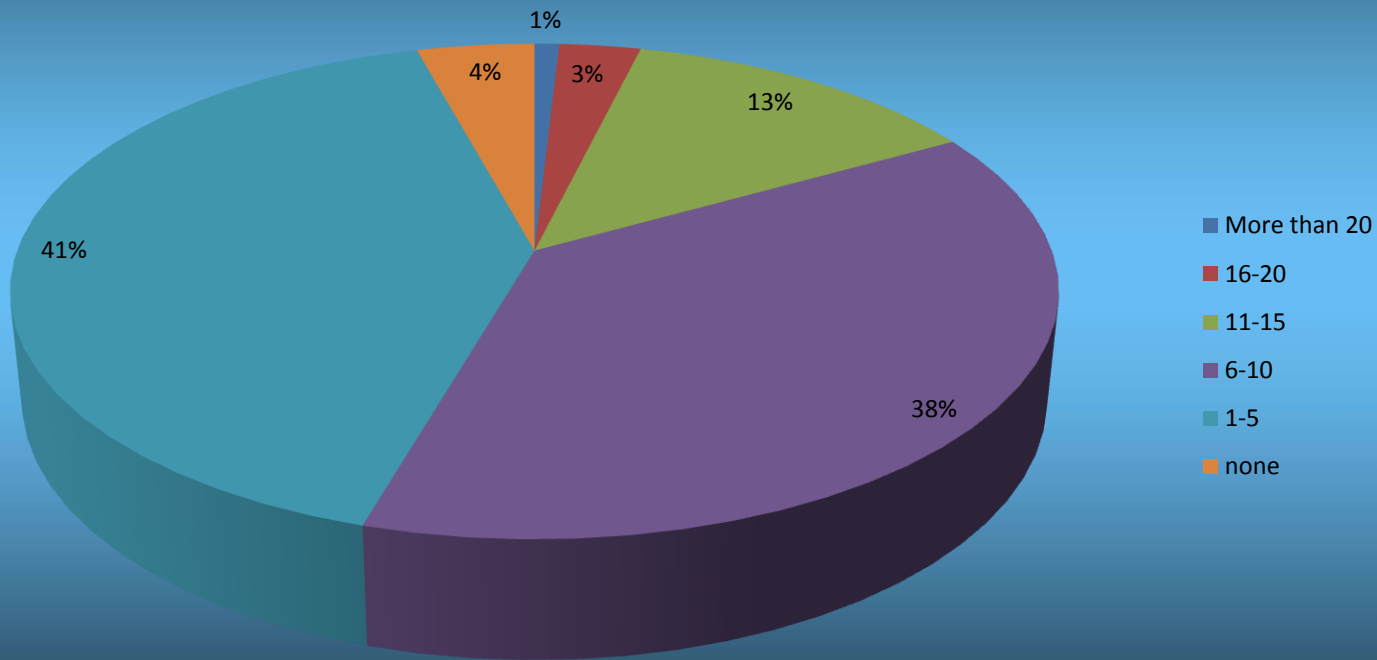

PART IV: How many community plugins do you have installed?

How many community plugins do you have installed?	Votes	%
More than 20	17	0,89%
16-20	56	2,94%
11-15	249	13,06%
6-10	717	37,62%
1-5	786	41,24%
none	81	4,25%
Σ	1906	100,00%