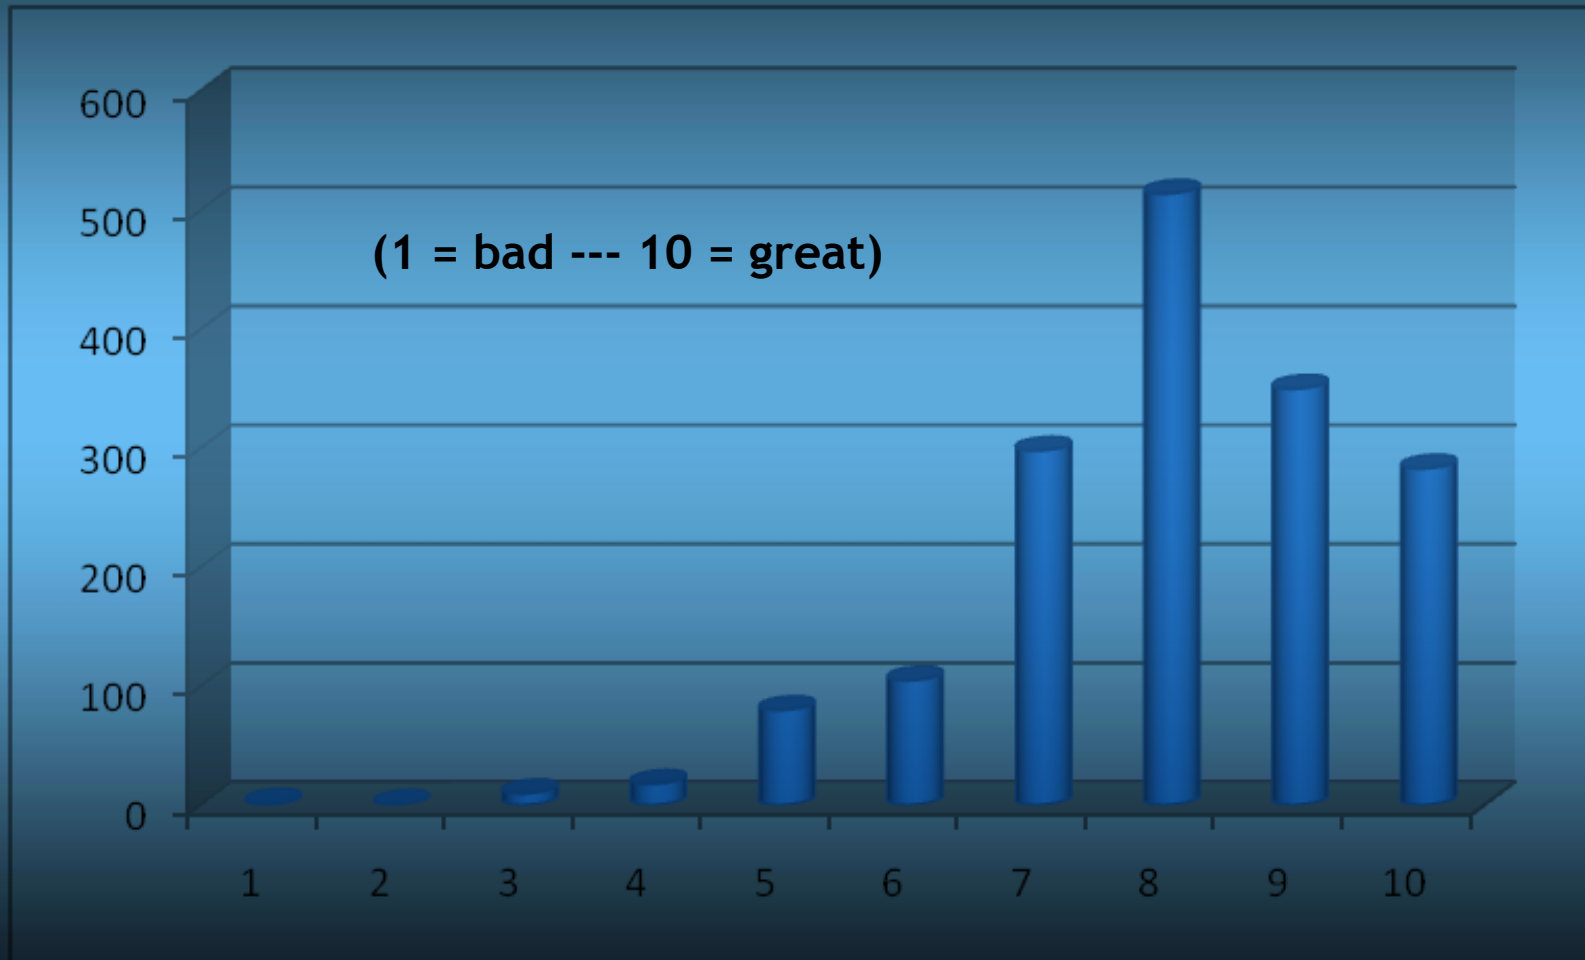

PART V: How would you rate MP end user support (Forums, etc)?

How would you rate MP end user support (Forums, etc)?	Votes	%
1 - bad	2	0,02%
2	1	0,02%
3	10	0,23%
4	18	0,54%
5	80	3,00%
6	105	4,73%
7	298	15,67%
8	514	30,88%
9	350	23,66%
10 - great	283	21,26%
Σ	1661	100,00%