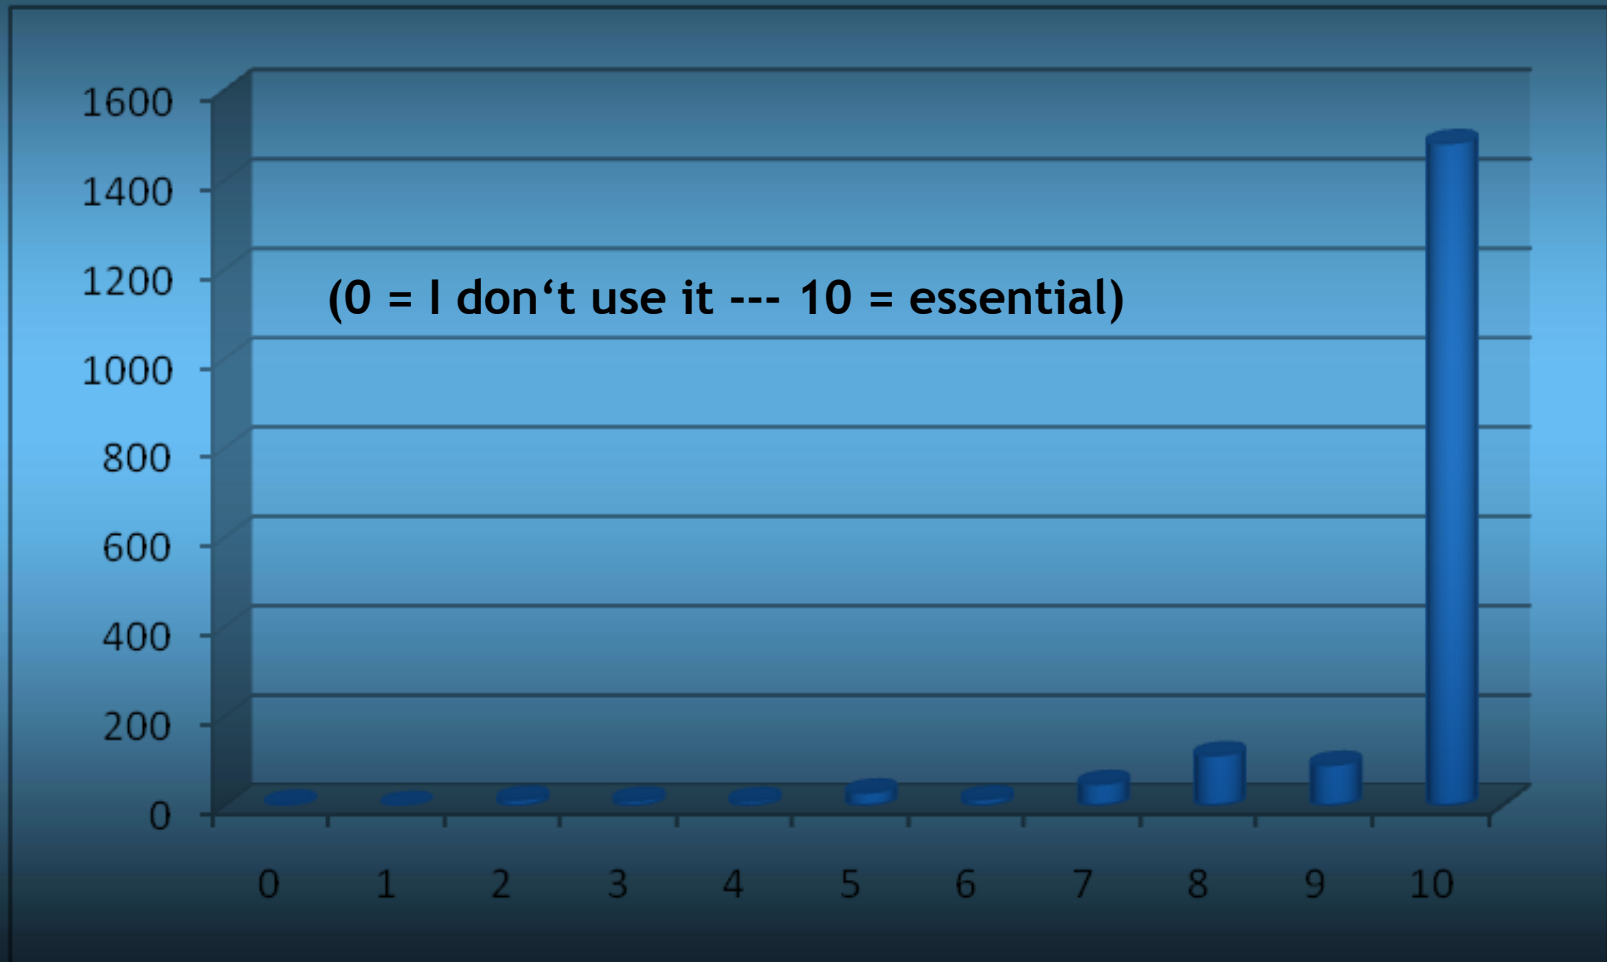

MediaPortal
... the open source media center

User Survey 2012

PART I: Where are you from?

Where are you from?	Votes	%
Africa	17	0,67%
Asia	12	0,47%
Australia	182	7,13%
Austria	78	3,06%
Canada	53	2,08%
Central America	4	0,16%
France	69	2,70%
Germany	705	27,63%
Great Britain	233	9,13%
Italy	73	2,86%
Netherlands	178	6,97%
New Zealand	80	3,13%
Russia	29	1,14%
Scandinavia	318	12,46%
somewhere else from Australia (continent)	5	0,20%
somewhere else from Europe	237	9,29%
somewhere else from North America	1	0,04%
South America	7	0,27%
Spain	68	2,66%
Switzerland	31	1,21%
United States	172	6,74%
Σ	2552	100,00%