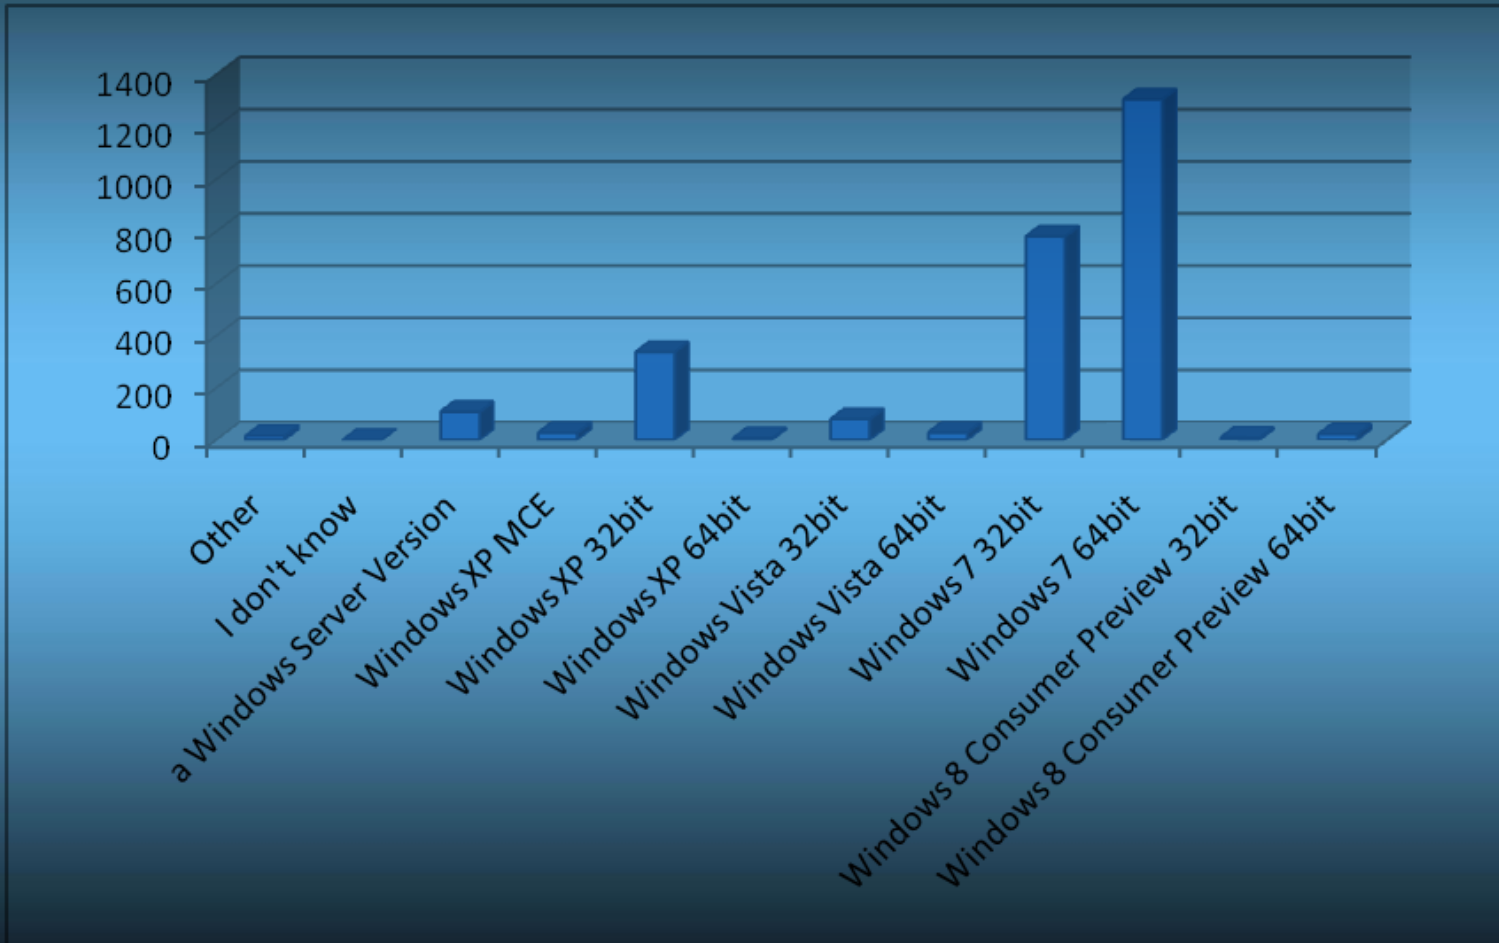

PART III: On which operating system(s) do you use MediaPortal?

MediaPortal
... the open source media center

User Survey 2012

On which operating system(s) do you use MediaPortal?	Votes	%
Other	15	0,55%
I don't know	0	0,00%
a Windows Server Version	108	3,97%
Windows XP MCE	27	0,99%
Windows XP 32bit	337	12,40%
Windows XP 64bit	6	0,22%
Windows Vista 32bit	80	2,94%
Windows Vista 64bit	28	1,03%
Windows 7 32bit	780	28,70%
Windows 7 64bit	1306	48,05%
Windows 8 Consumer Preview 32bit	9	0,33%
Windows 8 Consumer Preview 64bit	22	0,81%
Σ	2718	100,00%

PART III: On which operating system(s) do you use MediaPortal? (stats)