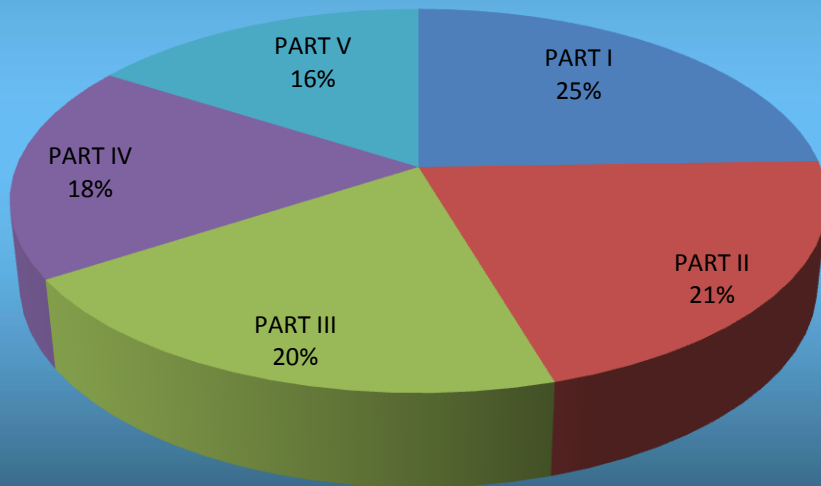

MediaPortal
... the open source media center

PREVIEW

THANKS TO OUR COMMUNITY!

User Survey 2012

Voting stats (7:55 CET)

	Votes	Last week	Two weeks ago
PART I	2552	2031	1282
PART II	2187	1781	1148
PART III	2118	1731	1134
PART IV	1906	1555	1016
PART V	1661	1339	858
Σ	10424	8437	5438

MediaPortal
... the open source media center

User Survey 2012

PART I: Where are you from?

Where are you from?	Votes	%
Africa	17	0,67%
Asia	12	0,47%
Australia	182	7,13%
Austria	78	3,06%
Canada	53	2,08%
Central America	4	0,16%
France	69	2,70%
Germany	705	27,63%
Great Britain	233	9,13%
Italy	73	2,86%
Netherlands	178	6,97%
New Zealand	80	3,13%
Russia	29	1,14%
Scandinavia	318	12,46%
somewhere else from Australia (continent)	5	0,20%
somewhere else from Europe	237	9,29%
somewhere else from North America	1	0,04%
South America	7	0,27%
Spain	68	2,66%
Switzerland	31	1,21%
United States	172	6,74%
Σ	2552	100,00%